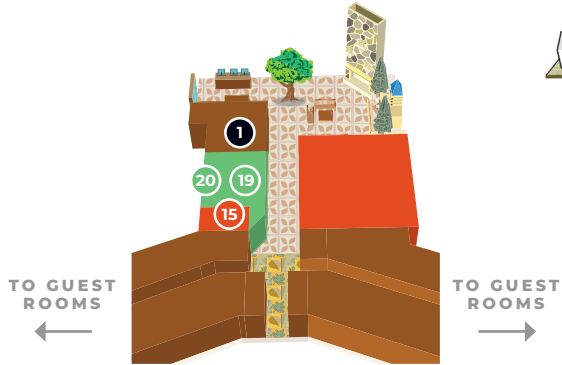

MAP

Grapevine, TX

-  Restrooms
-  Elevator
-  Stairs

LEVEL 2

TO GUEST ROOMS

TO GUEST ROOMS

LEVEL 1

TO GUEST ROOMS

LEVEL 4

TO GUEST ROOMS

TO GUEST ROOMS

TO GUEST ROOMS

TO GUEST ROOMS

TO GUEST ROOMS

TO GUEST ROOMS

LEVEL 3