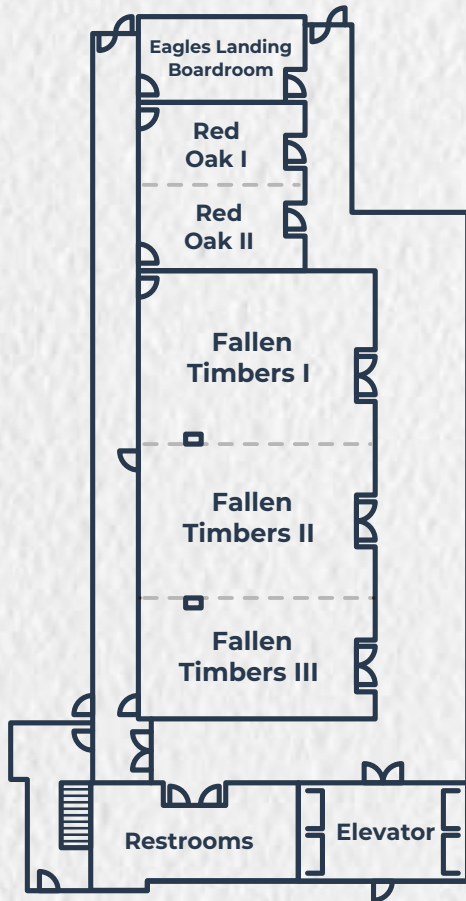

Function Space Configurations and Specifications

Resort Accommodations

- Located on East American Boulevard adjacent to the Mall of America
- 5,957 sq. ft. of flexible meeting space
- Six separate and configurable meeting rooms
- Customizable catering solutions built to your preference
- Complimentary high-speed wireless Internet access
- Complimentary on-site parking
- 404 spacious guest suites

Room Name	Sq. Ft.	LxWxH (Ft)	Classroom	Banquet	Theater	Reception	U-Shape	Hollow Square
Fallen Timbers (I-III)	2,810	35.6' x 75.5' x 8'	88	210	308	230	N/A	67
Fallen Timbers I	1,072	35.6' x 28.7' x 8'	32	70	132	60	36	40
Fallen Timbers II	966	35.6' x 25.5' x 8'	32	60	110	60	36	40
Fallen Timbers III	772	35.6' x 21.3' x 8'	24	40	66	40	16	20
Red Oak (I-II)	672	23.8' x 27' x 8'	33	60	60	40	18	25
Red Oak I	337	23.8' x 13.5' x 8'	14	30	25	20	10	8
Red Oak II	335	23.8' x 13.5' x 8'	14	30	25	20	10	8
Eagles Landing Boardroom	331	23.8' x 15.6' x 8'	N/A	N/A	N/A	N/A	N/A	10